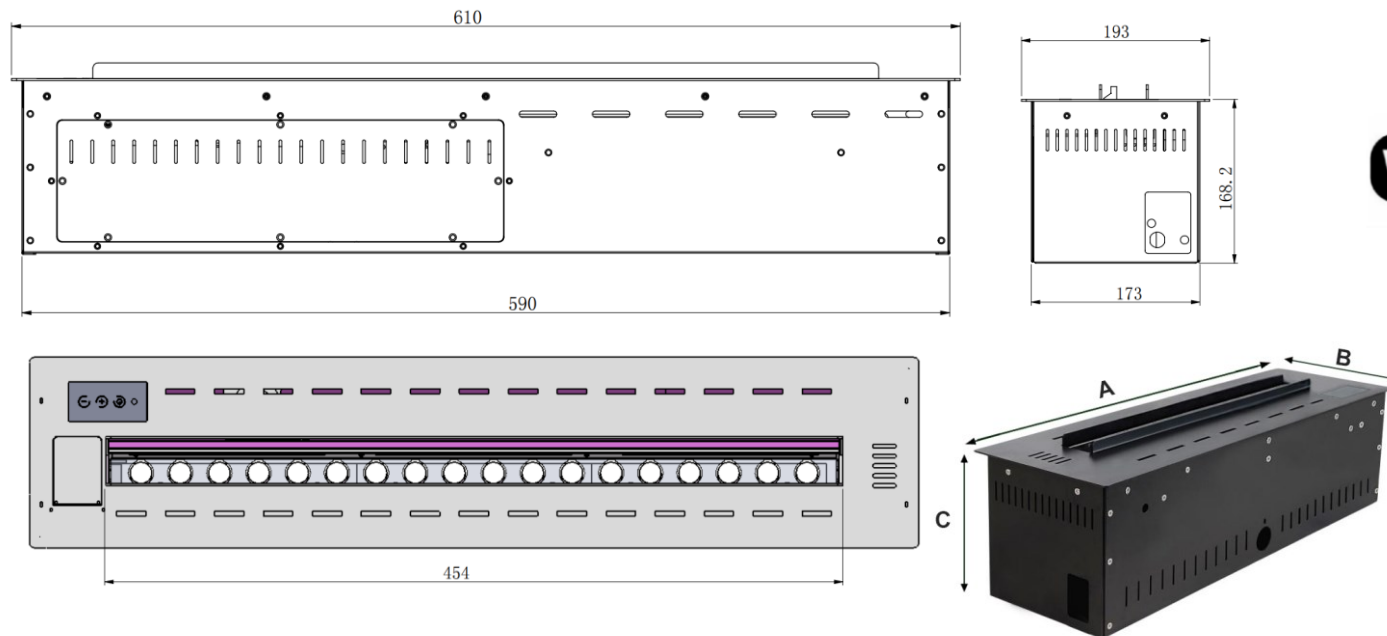

- Blue
- Green
- Red
- Orange
- Purple
- Light Blue
- Yellow

Model-WT 24

Burner Specifications

- #304 stainless steel material
- Enable to connect with water tap directly
- Automatic filling function

Size	A (in)	B (in)	C (in)
WT24	24	7.6	6.6
Size	A (cm)	B (cm)	C (cm)
WT24	61	19.3	16.8