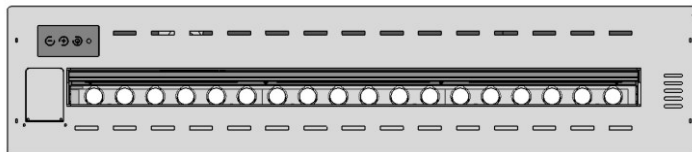

Model-WT 24

ALL YOU NEED IS WATER

The only fuel you need is water. Tap into the beauty of realistic flames in a totally unique fire. Use pure water vapor to simulate dancing flames with zero heat or fuels.

The tank and integrated pump allow for up to 50 hours of run time. Enjoy the glow of natural orange flames, choose from over 30 brilliant shades of colored flames.

UP TO 50 HOURS RUN TIME

Waterproof LED Strip Light

LED strips to use 50% less energy than traditional fluorescent, incandescent, and halogen lights. Full control over the color.

With automatic filling function, the fireplace will allow for a repeatable, reliable and consistent fill with each cycle based on volume. Quick and set your hand free

REFILLING SYSTEM