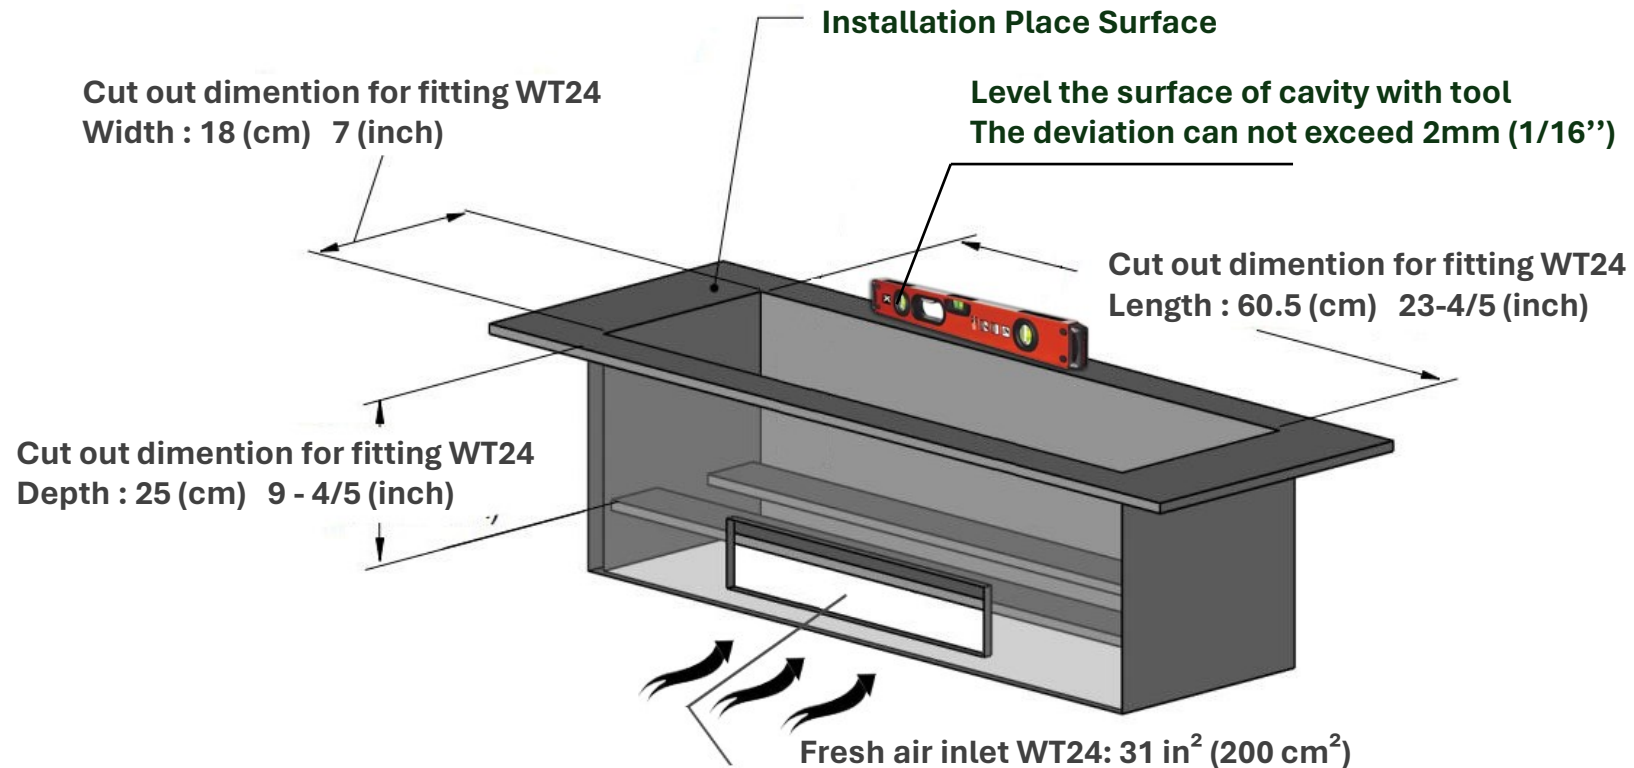

Model-WT 24

Burner Specifications

Tank Capacity	2 liters	Electrical Connection	AC100-240v Current :1-6A
Run Time	18-24 hours	Working Frequency	50-60 Hz.
Weight	21Kgs 46.3 lbs	Flue	Not required
Application	For indoor use only	Flame Color	7 Colors – Waterplace

Cavity Measurements – Site-Built Enclosures