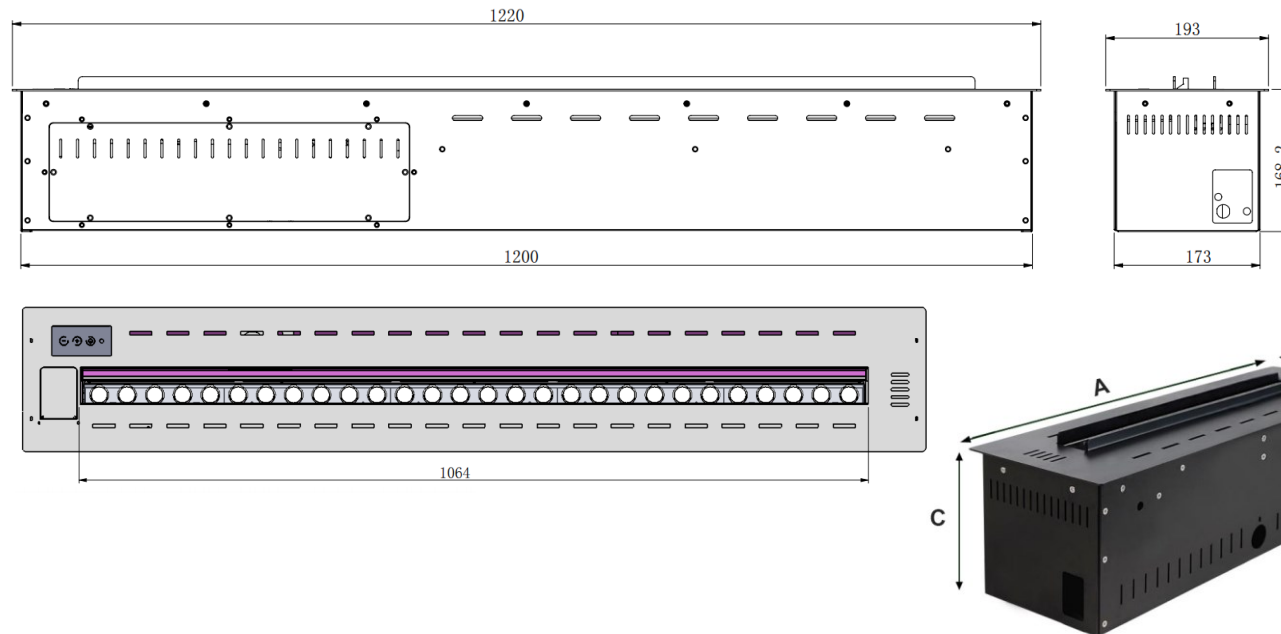

- Blue
- Green
- Red
- Orange
- Purple
- Light Blue
- Yellow

Model-WT48

Burner Specifications

- #304 stainless steel material
- Enable to connect with water tap directly
- Automatic filling function

Size	A (in)	B (in)	C (in)
WT48	48	7.6	6.6
Size	A (cm)	B (cm)	C (cm)
WT48	122	19.3	16.8