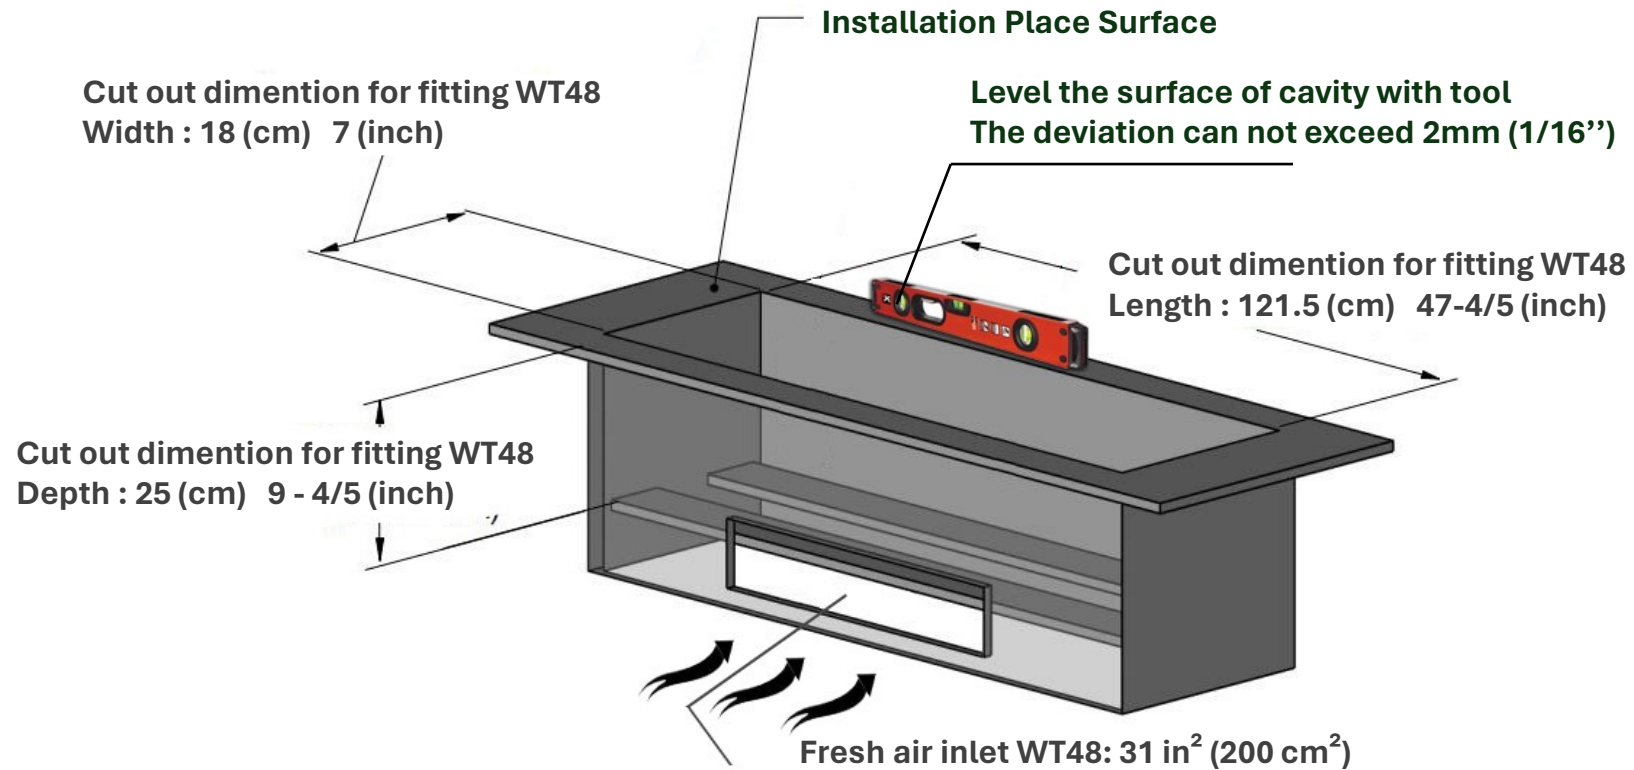

Model-WT48

Burner Specifications

Tank Capacity	6 liters	Electrical Connection	AC100-240v Current :1-6A
Run Time	26-35 hours	Working Frequency	50-60 Hz.
Weight	34Kgs 75 lbs	Flue	Not required
Application	For indoor use only	Flame Color	7 Colors – Waterplace

Cavity Measurements – Site-Built Enclosures