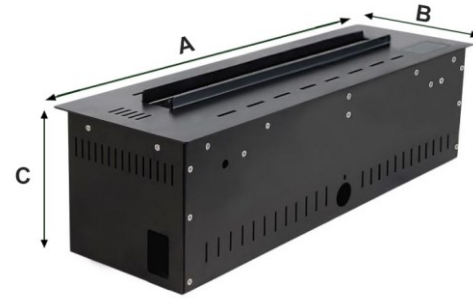

- Blue
- Green
- Red
- Orange
- Purple
- Light Blue
- Yellow

Model-WT 78

Burner Specifications

- #304 stainless steel material
- Enable to connect with water tap directly
- Automatic filling function

Size	A (in)	B (in)	C (in)
WT78	78	7.6	6.6
Size	A (cm)	B (cm)	C (cm)
WT78	200	19.3	16.8