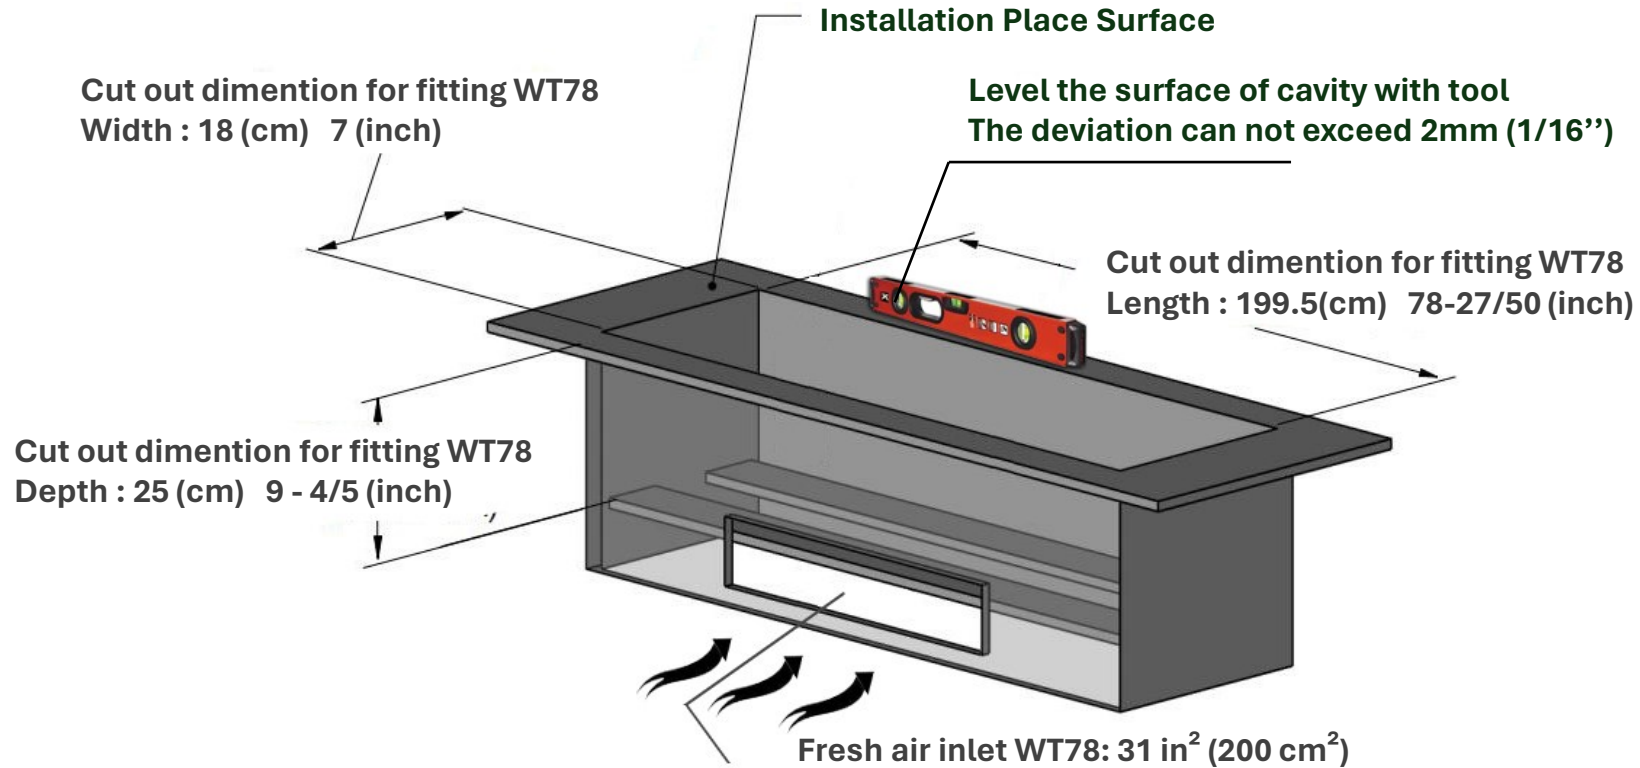

Model-WT 78

Burner Specifications

Tank Capacity	12 liters	Electrical Connection	AC100-240v Current :1-6A
Run Time	28-38 hours	Working Frequency	50-60 Hz.
Weight	63Kgs 138.89 lbs	Flue	Not required
Application	For indoor use only	Flame Color	7 Colors – Waterplace

Cavity Measurements – Site-Built Enclosures