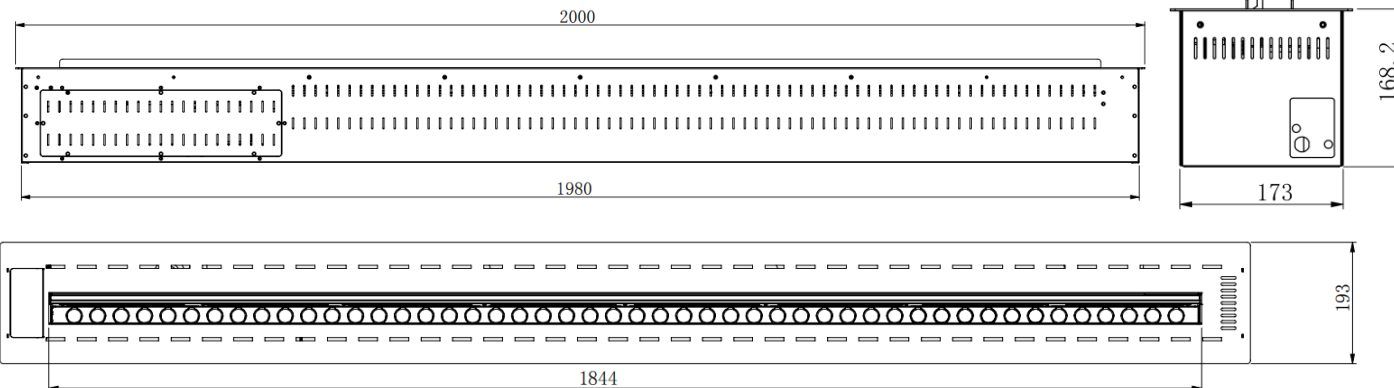

- Blue
- Green
- Red
- Orange
- Purple
- Light Blue
- Yellow

Model-WT 78

Burner Specifications

- #304 stainless steel material
- Enable to connect with water tap directly
- Automatic filling function

Size	A (in)	B (in)	C (in)
WT78	78	7.6	6.6
Size	A (cm)	B (cm)	C (cm)
WT78	200	19.3	16.8