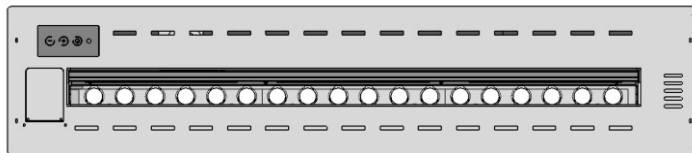

Model-WT 78

ALL YOU NEED IS WATER

The only fuel you need is water. Tap into the beauty of realistic flames in a totally unique fire. Use pure water vapor to simulate dancing flames with zero heat or fuels.

The tank and integrated pump allow for up to 50 hours of run time. Enjoy the glow of natural orange flames, choose from over 30 brilliant shades of colored flames.

UP TO 50 HOURS RUN TIME

Waterproof LED Strip Light

LED strips to use 50% less energy than traditional fluorescent, incandescent, and halogen lights. Full control over the color.

With automatic filling function, the fireplace will allow for a repeatable, reliable and consistent fill with each cycle based on volume. Quick and set your hand free

REFILLING SYSTEM