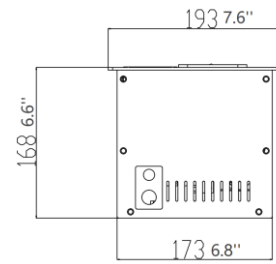

The burner has 8 safety technologies and can be controlled via remote, phone, or a 'Smart Home' system.

Custom Measure

5+ Flame Setting

No Chimney

CE Certified

Technical Data: SR-72

| | | |
|---|------------------|------------------------------|
| | Material | SS304 Stainless steel |
| | Flame Size | 1710mm L |
|  | Unit Dimension | 1828mm L x 193mm W x 168mm H |
|  | Fuel Capacity | 18 Liter |
|  | Approx Burn Time | 8-24 Hours |
|  | Heat Out put Net | 14656 W / 50003 BTU |
|  | Minimum Room | 150-160 m ² |
| | Weight | G:42 Kgs; N:32 Kgs |
| | Application | For indoor use only |
| | Voltage | 110-240V |