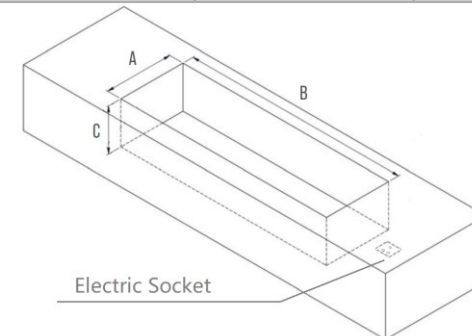

Specification & Clearance

Wall cavity of fire box

Fireplace Surrounds Need to be Non-combustible

| | A | B | C |
|------|-----|---------|---------|
| inch | 15" | 79-1/2" | 17-3/4" |
| mm | 383 | 2018 | 450 |

Cut opening of enclosure

A standard 3-prong grounded 230-volt outlet is needed

| | A | B | C |
|------|--------|---------|--------|
| inch | 7-1/5" | 71-3/5" | 9-4/5" |
| mm | 183 | 1818 | 250 |

DISAINKAMINAD