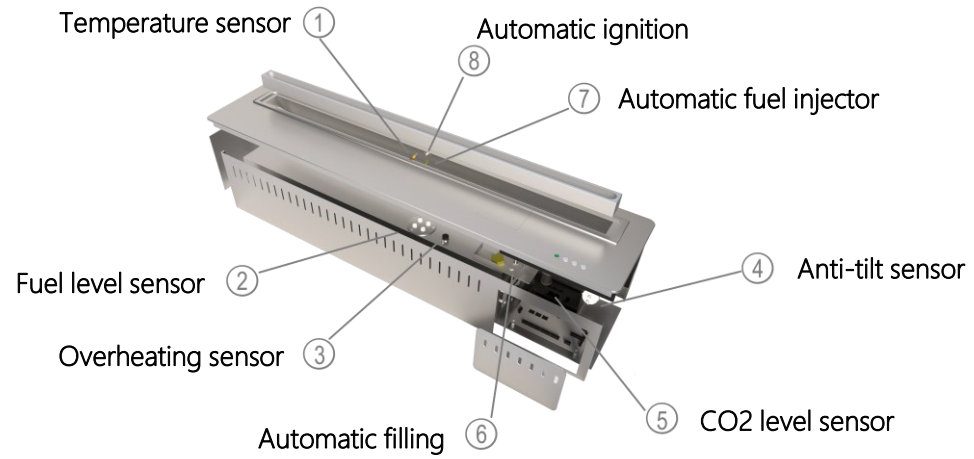

The burner has 8 safety technologies and can be controlled via remote, phone, or a 'Smart Home' system.

Custom Measure

5+ Flame Setting

No Chimney

CE Certified

Technical Data: SR-72

| | | |
|---|------------------|------------------------------|
| | Material | SS304 Stainless steel |
| | Flame Size | 1710mm L |
|  | Unit Dimension | 1828mm L x 193mm W x 168mm H |
|  | Fuel Capacity | 18 Liter |
|  | Approx Burn Time | 8-24 Hours |
|  | Heat Out put Net | 14656 W / 50003 BTU |
|  | Minimum Room | 150-160 m ² |
| | Weight | G:42 Kgs; N:32 Kgs |
| | Application | For indoor use only |
| | Voltage | 110-240V |

SAFETY INFORMATION 5×3

REMOTE CONTROL AND MANAGEMENT

Smart Home

Google Home

Amazon Echo Dot

Child lock

| SMART HOME | RS-485 | RS-232 | DRY CONTACT |
|-------------|--------|--------|-------------|
| Z-WAVE | X | | |
| CRESTON | X | | |
| ZIGBEE | X | | |
| BRITICINO | X | | |
| M-BUS | X | X | |
| CONTROL-4 | | X | |
| RTI | | X | X |
| MODBUS | | X | |
| VIMAR BY-BY | | X | |
| KNX | | | X |
| FABARO | | | X |
| LUTRON | | | X |
| TAPHOME | | | X |